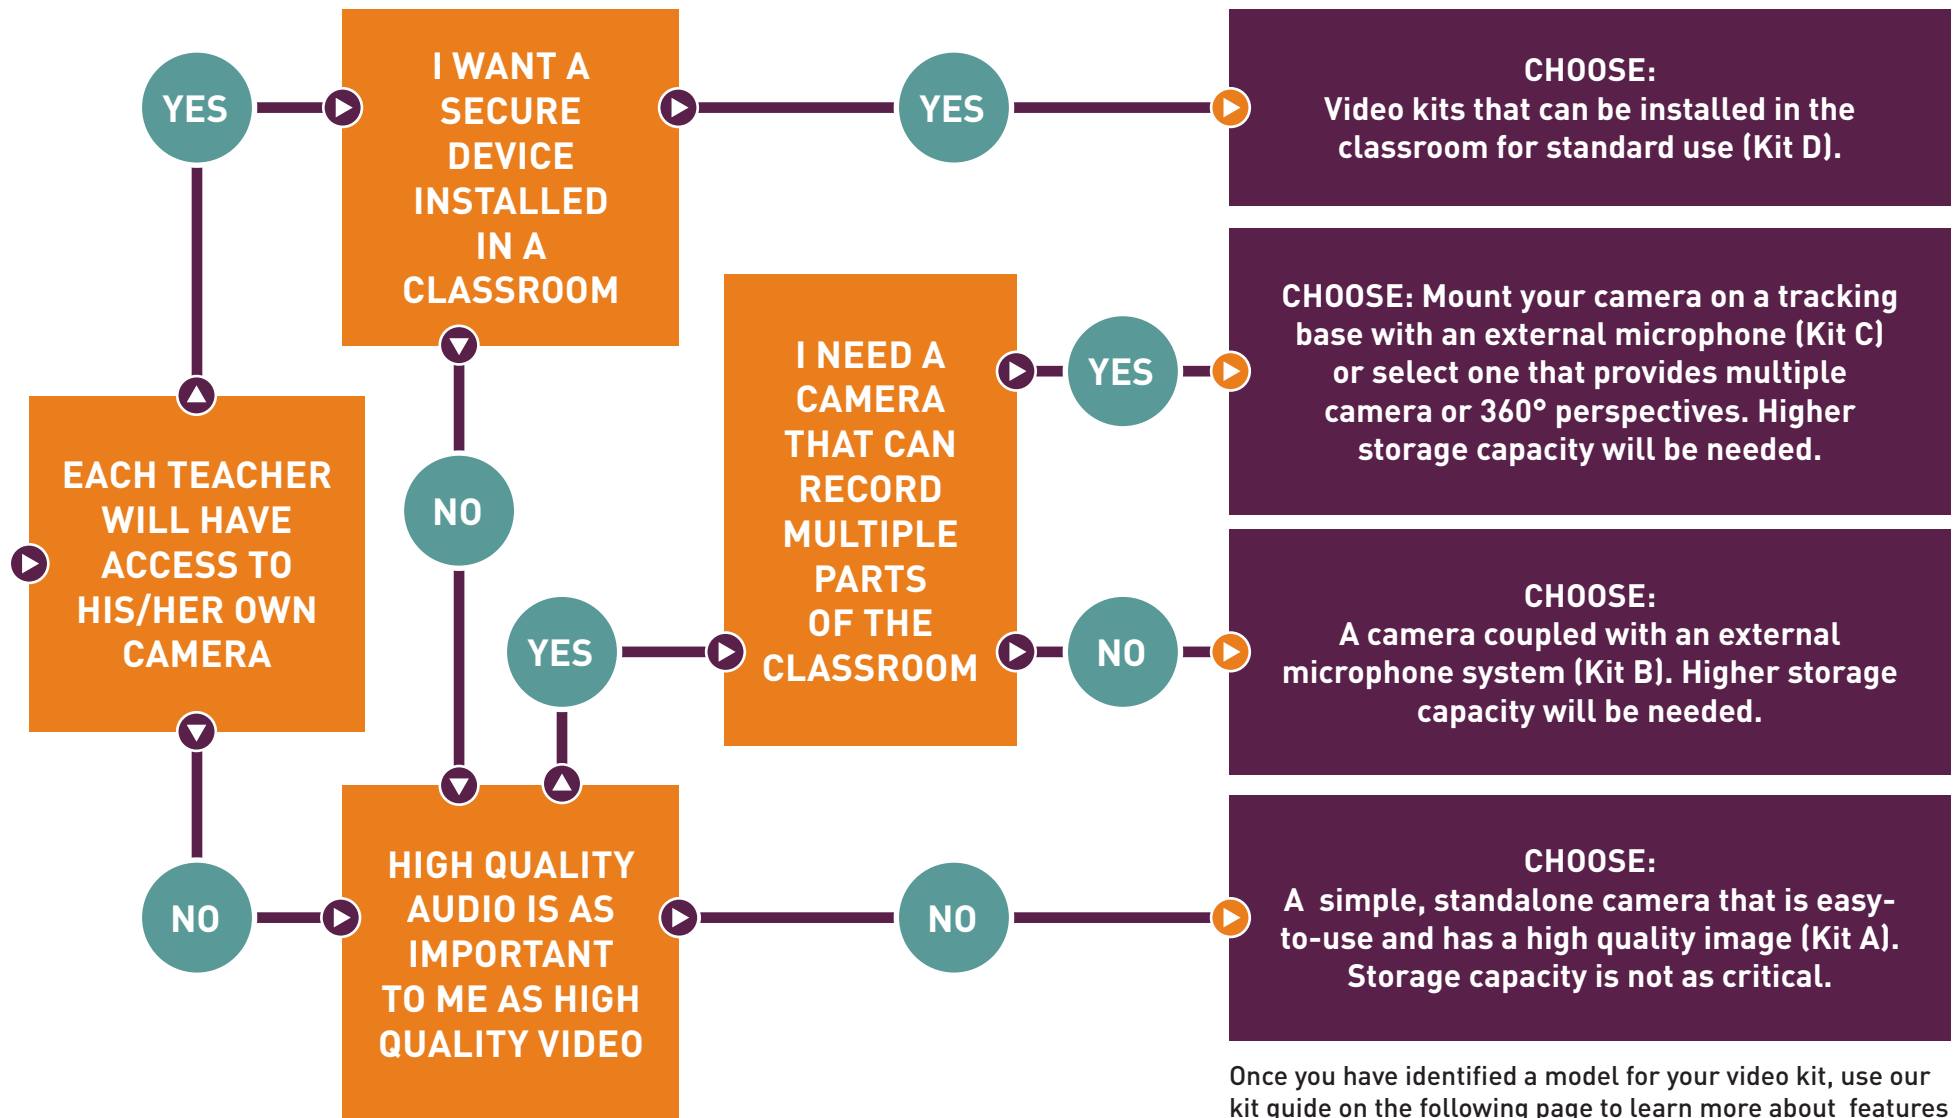

Choose the Right Camera

Once you have identified a model for your video kit, use our kit guide on the following page to learn more about features

Choose the Right Camera

KEY:

Mobility:

How easy is it to move this camera after setup

Power Supply:

Whether device uses battery or requires an electrical outlet

Best Used For:

Types of learning for which this camera is optimal
Limitations: what challenges might teachers face when using this camera

In all ratings, a higher rating means the quality described is greater.

KIT A:

Standalone camera
Smart phone, tablet, camcorder, webcam

Mobility: 🦶🦶🦶

Ease of Use: 😊😊😊

Sharing: 👍👍

Audio: 🔊

Cost: \$

Power Supply:

Battery or outlet

Best Used For: self-reflection, peer collaboration

Limitations:

Must have fixed focus, will not capture more than one person speaking

KIT C: Multi-view Camera Standalone with robot base, 360° degree, multiple camera, handheld or wearable camera